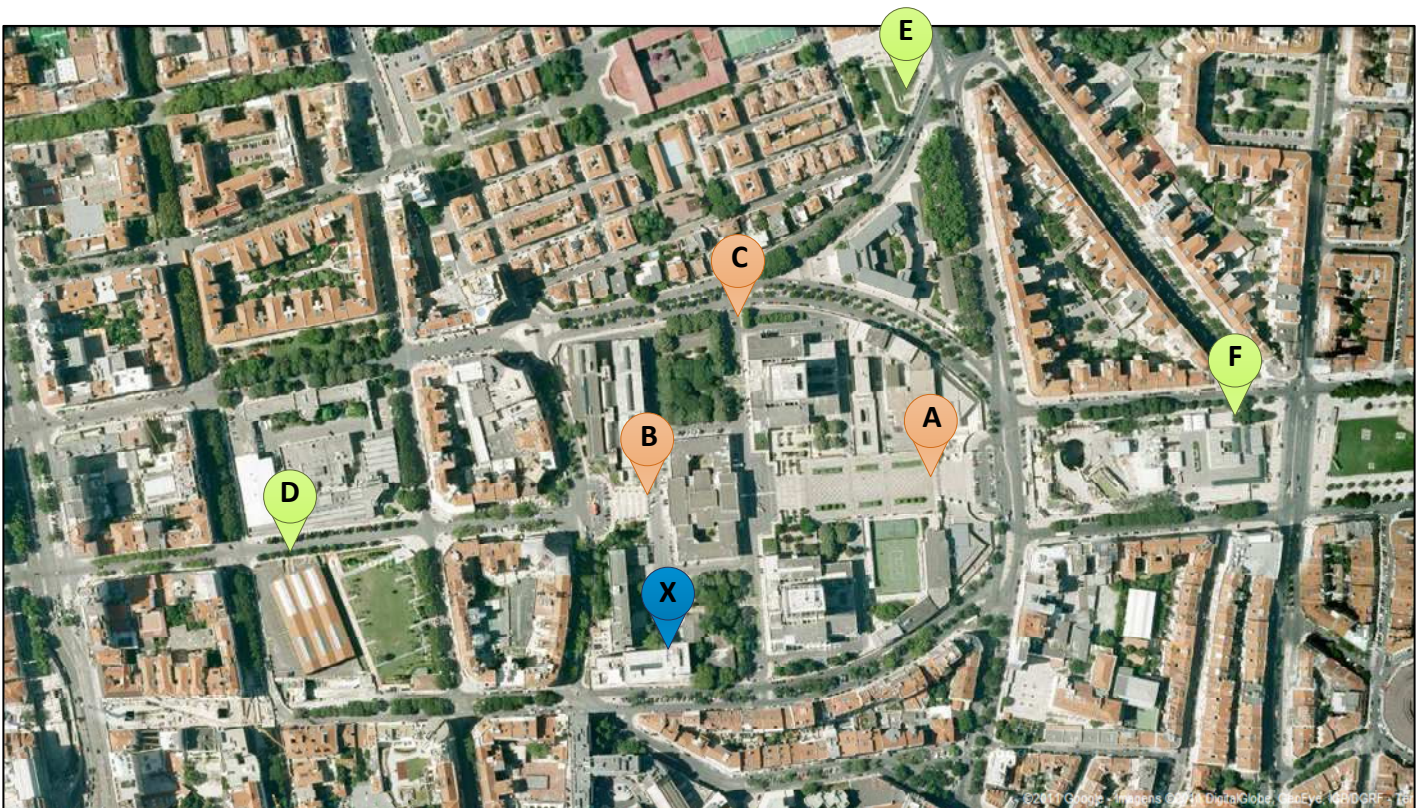

INTERACT 2011

13th IFIP TC13 Conference in Human-Computer Interaction

Fundação Calouste Gulbenkian

Useful info for those that arrive by car

The best parking option will be the underground parking "Parque Berna", which is just across the street from the Gulbenkian Park. Once you are driving in Avenida de Berna, you will see the signs with directions.

A – Park Calouste Gulbenkian main entrance
B – Park Calouste Gulbenkian side entrance
C – Car entrance for “Parque Berna” underground parking

X – Fundação Calouste Gulbenkian main building entrance

FCG Address:

Avenida de Berna, 45A
1067-001 Lisboa

INTERACT 2011

13th IFIP TC13 Conference in Human-Computer Interaction

Instituto Superior Técnico

Useful info for those that arrive by car

The best parking option will be the parking "Parque Arco do Cego", which is just a block away from the IST campus back entrance. Other two options are the underground parkings "Parque Londres" and "Parque Alameda", both on a walking distance from the IST campus.

- A – Instituto Superior Técnico campus main entrance
- B – Instituto Superior Técnico campus back entrance
- C – Instituto Superior Técnico campus side entrance
- D – Car entrance for "Parque Arco do Cego" parking
- E – Car entrance for "Parque Londres" underground parking
- F – Car entrance for "Parque Alameda" underground parking